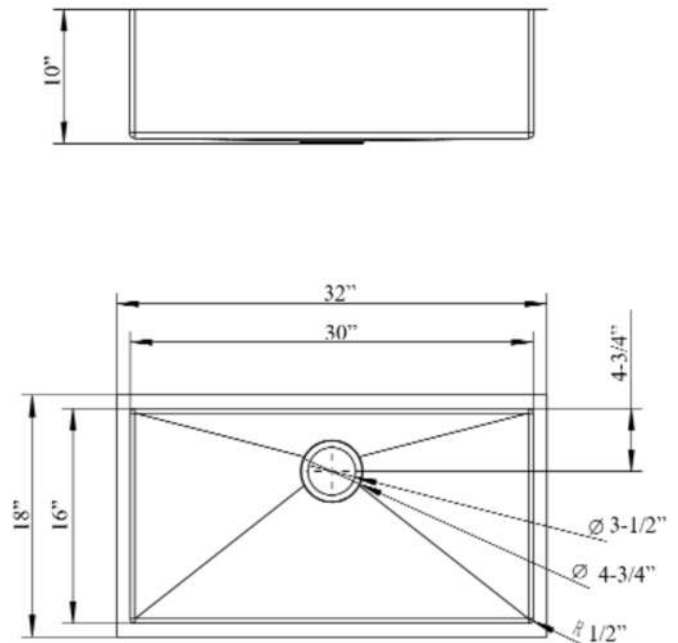

Dimensions and specifications subject to change without notice.

04/20/2023

P 847-244-1234

www.barclayproducts.com